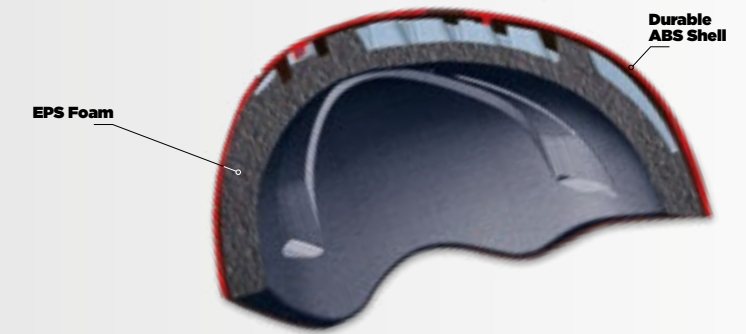

INJECTED ABS

ABS injection technology guarantees solid resistance and high capacity shock absorption, providing more robust structure.