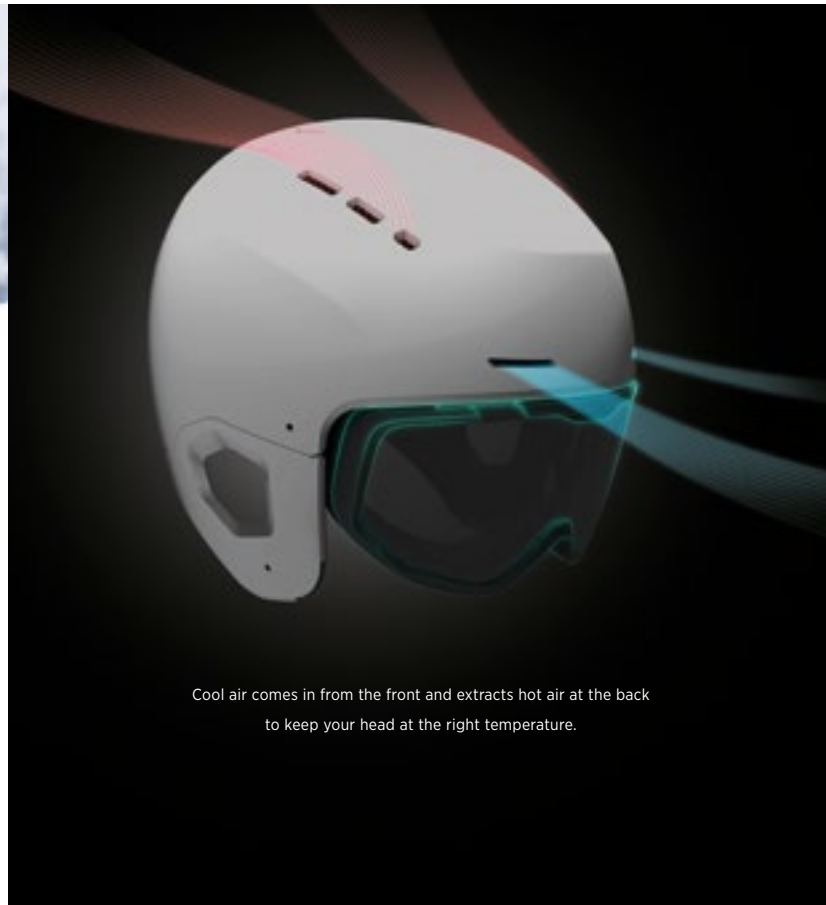

• 1 Orange Gun Visor
 CAT.2

FLAT ZONE

A flat zone has been designed to prevent slipping, when the goggle sets on the forehead.

LENS HEIGHT

Lens height has been increased to avoid the gap between the helmet and the goggle, ensuring a perfect fit.

ONEPIECE FIT

Our experience of developing kids helmets and goggles led us to create QUIZ helmet and ROCKET goggles in order to enhance our kids' experience on snow. Kids often experience the issue of having a gap between their helmet and goggles on the forehead zone, because both products do not offer the correct fit. Based on this evidence, we have developed a helmet with simple yet progressive features to eliminate this issue, and allow our children to enjoy their ski day in total safety and with comfort.

Cool air comes in from the front and extracts hot air at the back to keep your head at the right temperature.

SIZES: FROM 49 TO 55 CM

QUIZ

Our most robust helmet for kids is a great choice for fearless youths. The durable and tough ABS hard shell sits on top of an EPS liner to provide good protection against impacts and sharp objects. The Air Extractor vents keep the head cool and the Click-To-Fit™ system provides great comfort, adjusting the size as kids grow.