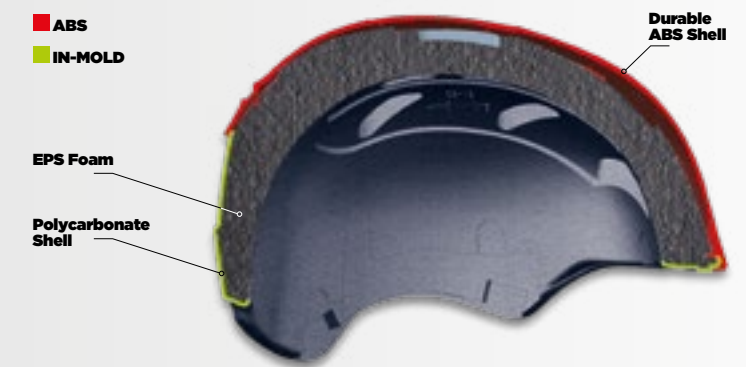

INJECTED ABS

ABS injection technology guarantees solid resistance and high capacity shock absorption, providing more robust structure.

IN-MOLD CONSTRUCTION

In-Mold construction molds the foam liner into a thin polycarbonate shell, creating lightweight and efficient protection for your head.

HYBRID SHELL

The right material in the right place:

- ABS shell on the top for toughness and penetration protection.
- In-mold design on the lower portion for weight reduction and style.

Bollé® hybrid shell construction synergizes the key features and benefits of In-mold and ABS shell technologies.