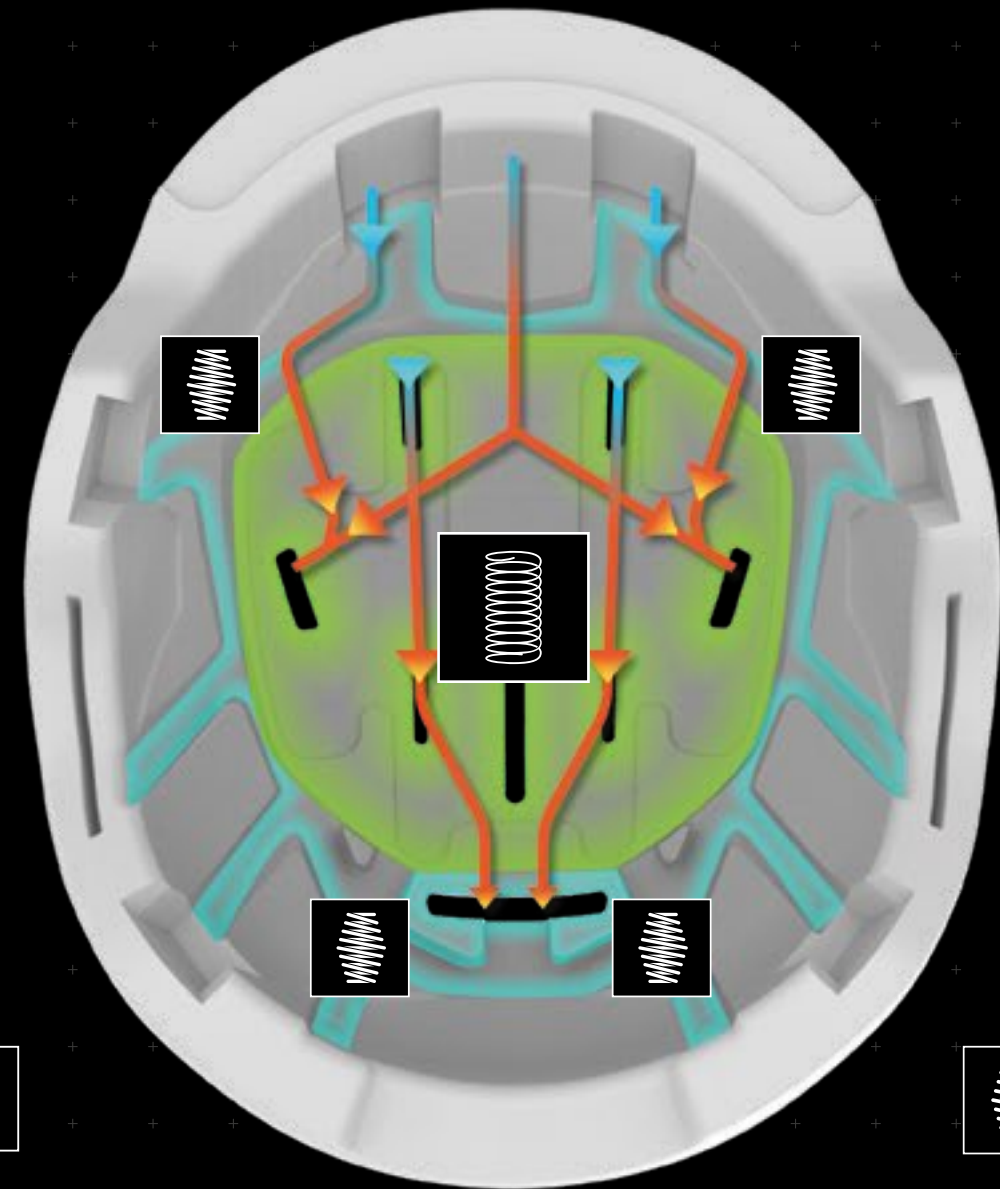

VENTILATION

The combination of materials is also optimized with interior ventilation channels that virtually decrease density without compromising the ability to provide protection from big hits, in addition to providing excellent airflow.

The result is a lighter, more comfortable helmet with superior performance for the full range of impacts.