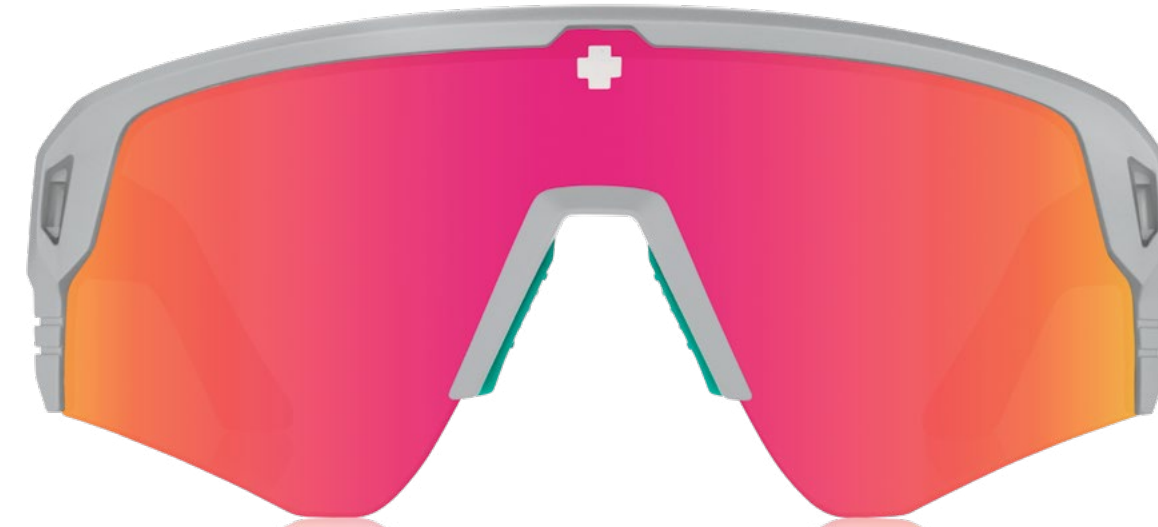

SIZE 142-00-147

FIT Large

HINGE Snap Pin

BASE 5

LENS Polycarbonate / HAPPY™

FRAME Grilamid®

142mm 59mm 0mm 147mm

Flynn

Not just for rocking the pool party or beach, the Flynn lets you take the bold wherever you go with its futuristic take on an iconic design. And with a lightweight yet durable Grilamid® construction, the Flynn is built to go deep into time.