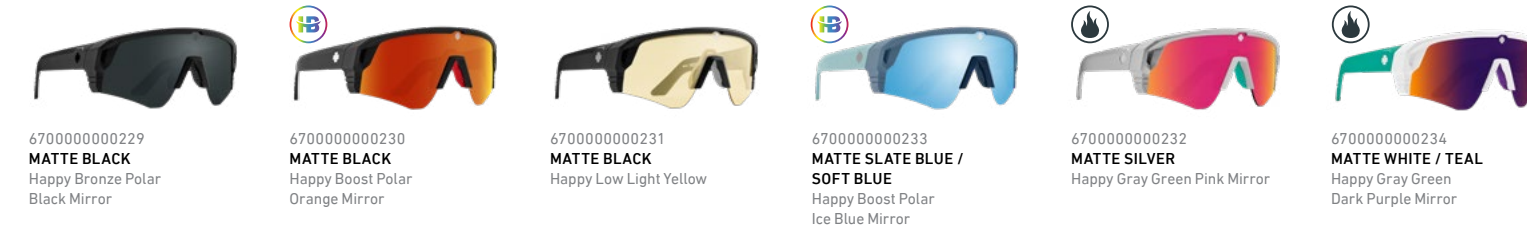

SIZE 142-00-147

FIT Large

HINGE Snap Pin

BASE 5

LENS Polycarbonate / HAPPY™

FRAME Grilamid®

142mm 59mm 0mm 147mm

Flynn

Not just for rocking the pool party or beach, the Flynn lets you take the bold wherever you go with its futuristic take on an iconic design. And with a lightweight yet durable Grilamid® construction, the Flynn is built to go deep into time.

SIZE 134-00-140

FIT Medium / Large

HINGE Pin

BASE 4

LENS Polycarbonate / HAPPY™

FRAME Grilamid®

Flynn 50/50

Taking a true SPY+ staple and giving it a fresh take, we stripped down our ever-popular frame, leaving it semi-rimless and ready for action. We don't care if you're king of the beach or simply local royalty—if bold is your standard, there's only one style that will do you justice.