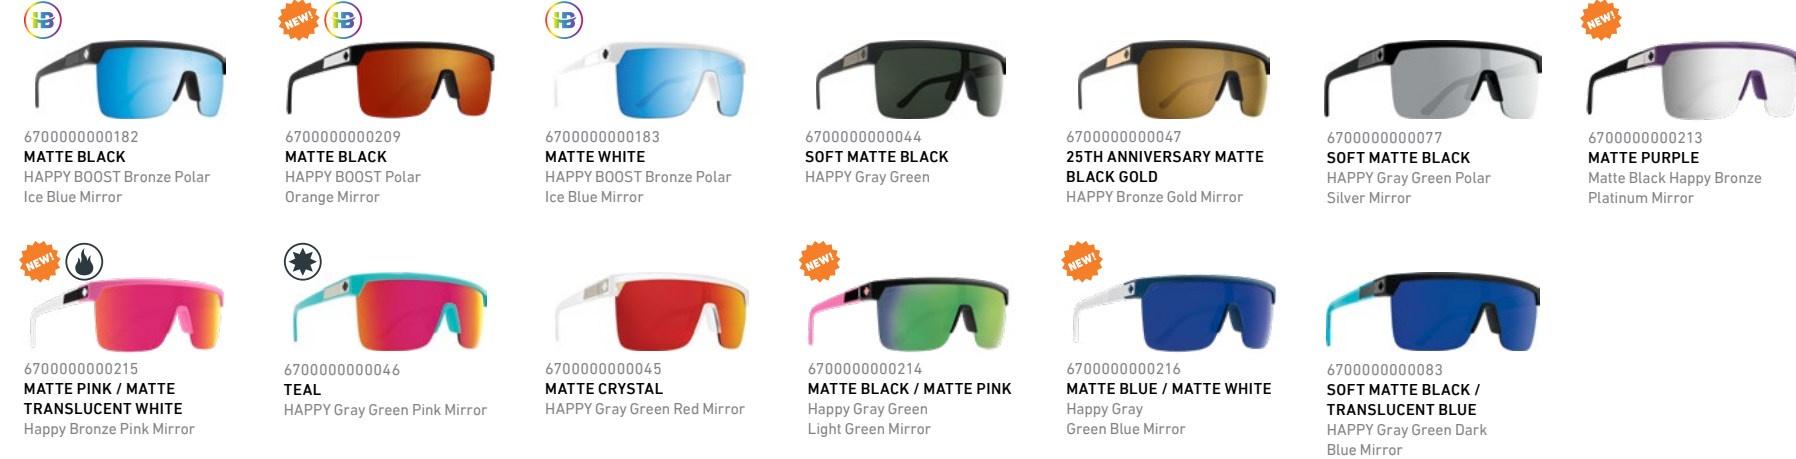

SIZE 134-00-140

FIT Medium / Large

HINGE Pin

BASE 4

LENS Polycarbonate / HAPPY™

FRAME Grilamid®

Flynn 50/50

Taking a true SPY+ staple and giving it a fresh take, we stripped down our ever-popular frame, leaving it semi-rimless and ready for action. We don't care if you're king of the beach or simply local royalty—if bold is your standard, there's only one style that will do you justice.

SIZE 134-00-140

FIT Medium / Large

HINGE Pin

BASE 4

LENS Polycarbonate / HAPPY™

FRAME Grilamid®

Czar

The king of kings, the Czar is a big frame with big style. Built from lightweight yet durable Grilamid®, the Czar features a flat-top double-bar bridge and 5-barrel hinges. With clean lines and a larger shape, it's a must-have for anyone who demands bold style and maximum coverage.