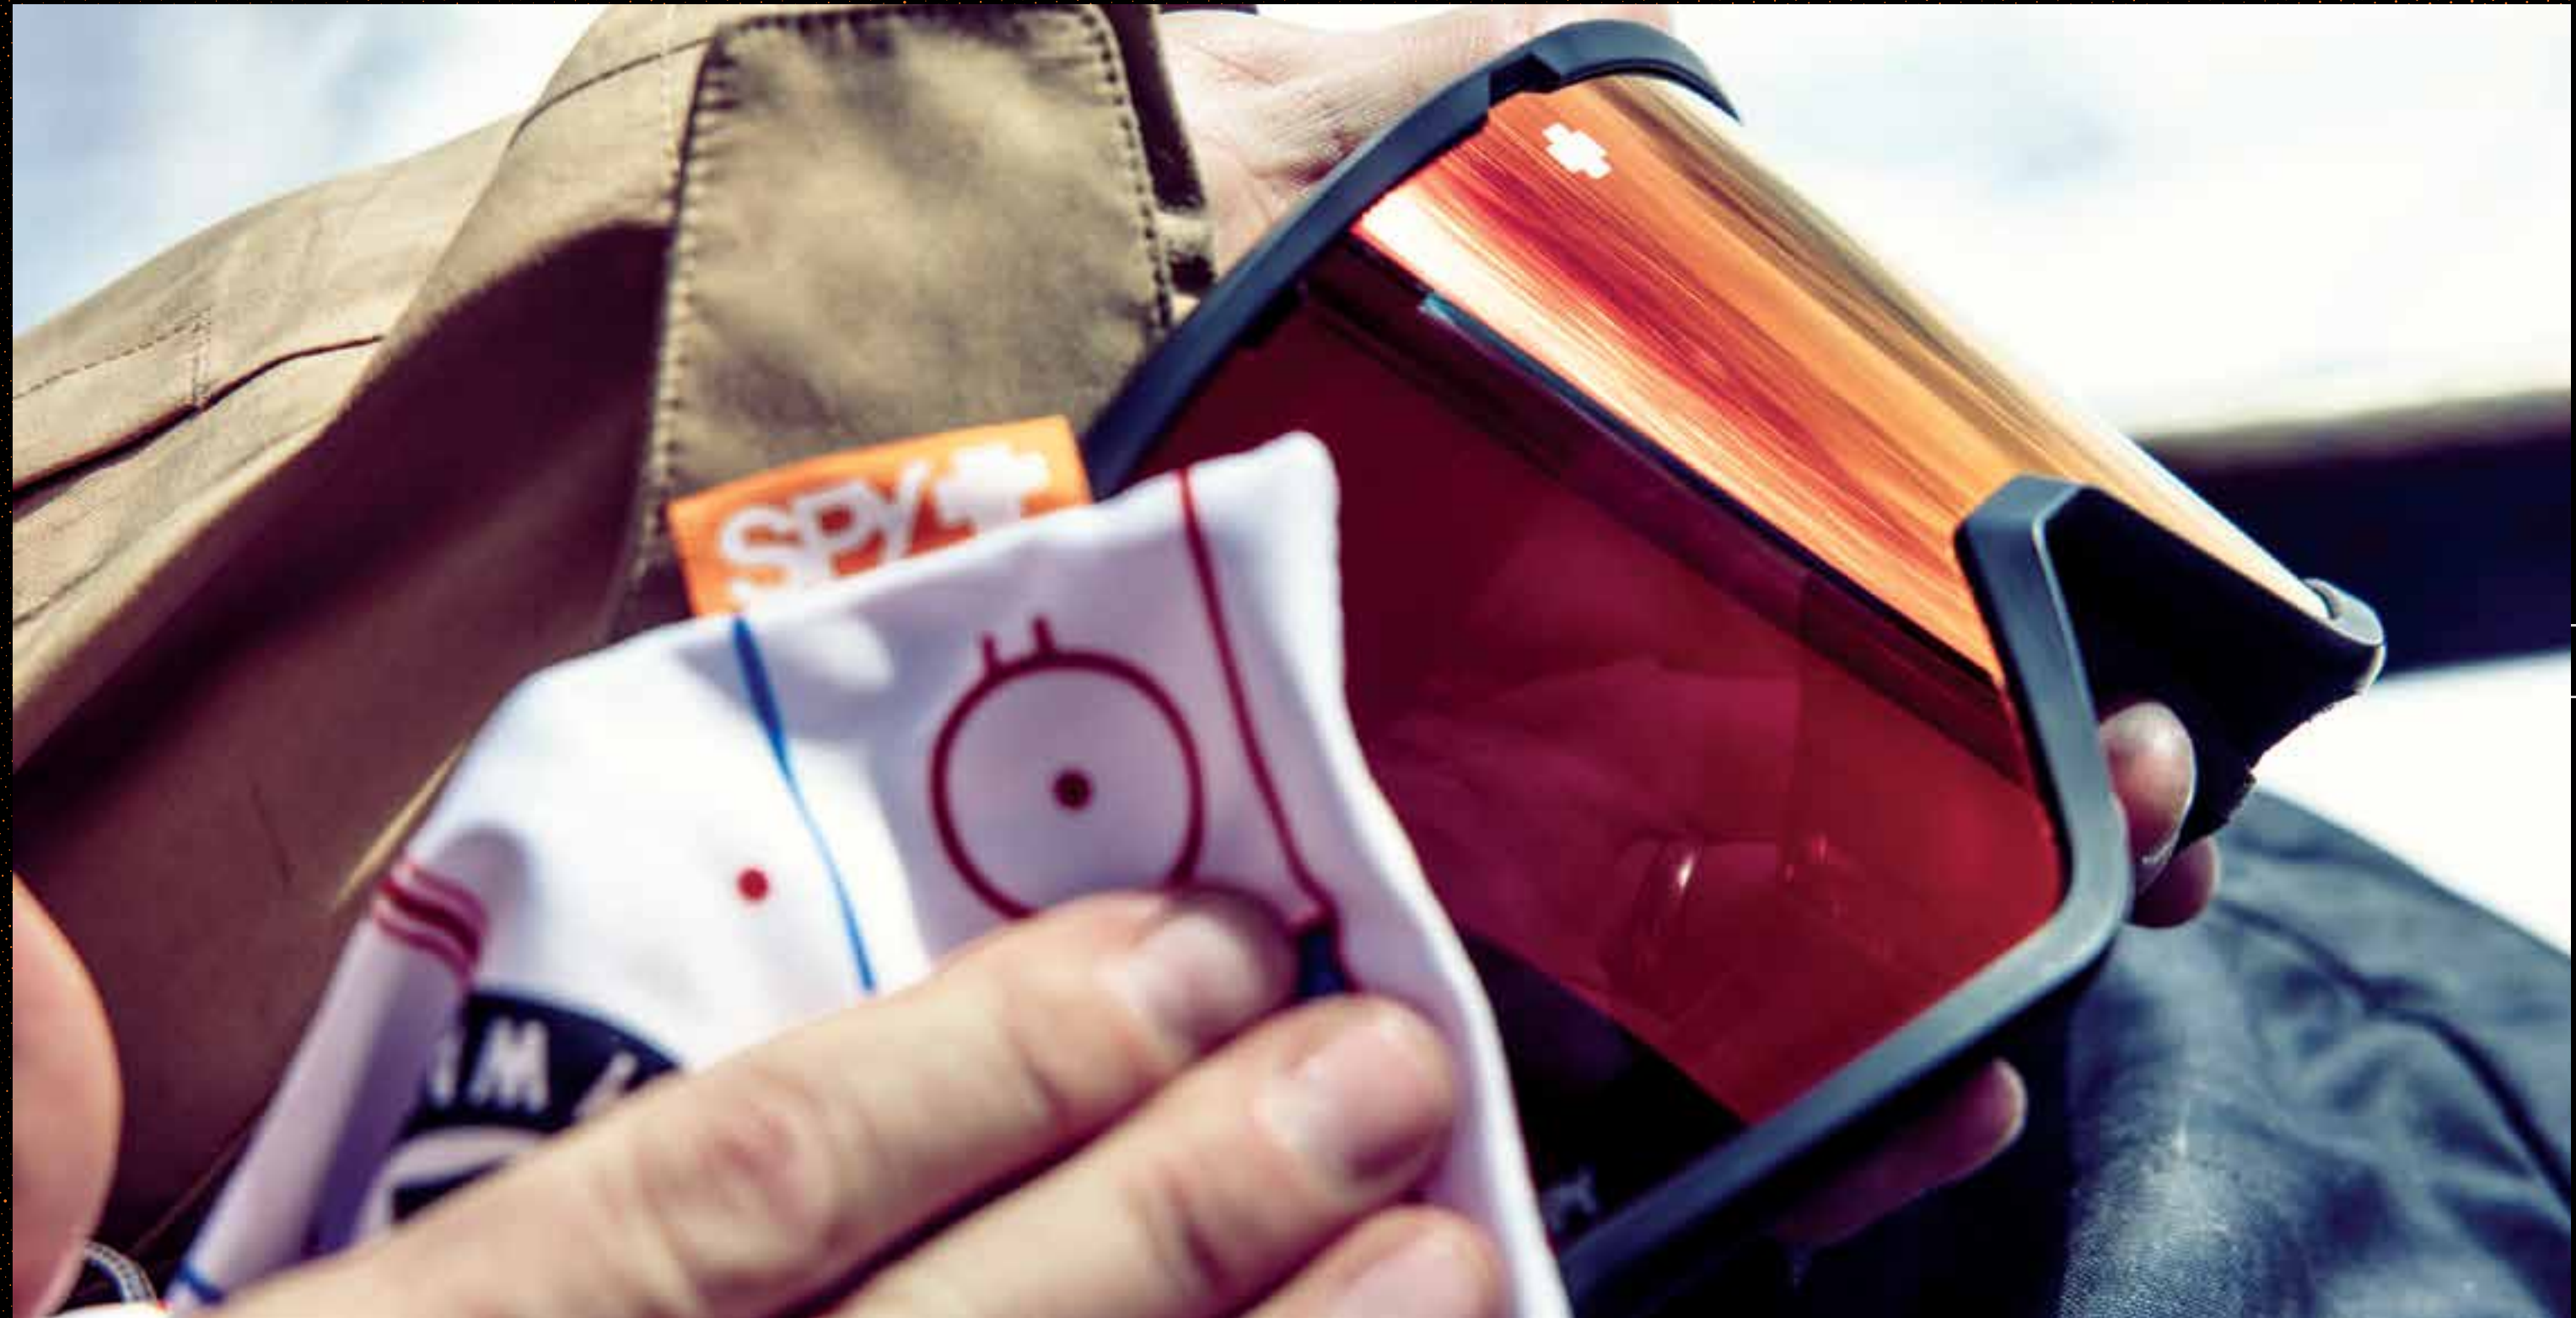

# Marauder Elite

Created in the top-secret SPY+ lab hidden deep in the hills of Southern California, we bring you the Marauder Elite—a high-powered, magnetic Toric snow goggle built for the ultimate visual experience. The low-profile lens delivers crystal-clear distortion-free optics, while our revolutionary Happy™ lens tech boosts mood and alertness and enhances color and contrast. Equipped with six super-strong magnets for fast and easy lens changes, our patent-pending Deadbolt™ lens locking system provides worry-free snow-sliding.