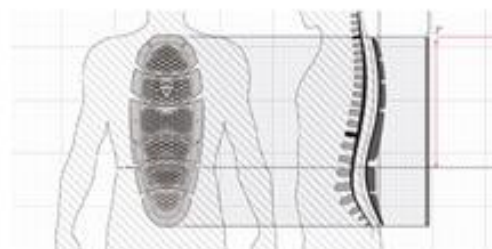

MEASUREMENTS

As it is not currently possible to industrially produce tailored back protectors, back protector must be worn by people with anthropometric characteristics lying within a certain range. A back protector is suitable for a person if its height does not exceed the seventh cervical vertebra and if the minimum area of the model is related to a waste shoulder height greater than or equal to that of the person.