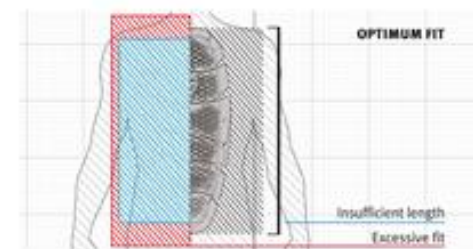

CHOOSE THE SIZE OF A PROTECTOR CORRECTLY

The choice of the correct size of a back protector, according to the standard, is determined by the Waist-Shoulder height. This is the difference in height between the midpoint of the shoulder and the waistline (immediately above the hipbone). According to the Dainese standard, this measurement must then be qualified by the correct dimension of waist strap, identified by a size (ex. XS, S, M...). It is not correct to define the measure of the back protector on the basis of the height of the person, because even if the back could have the same dimension, the legs could have a different length.