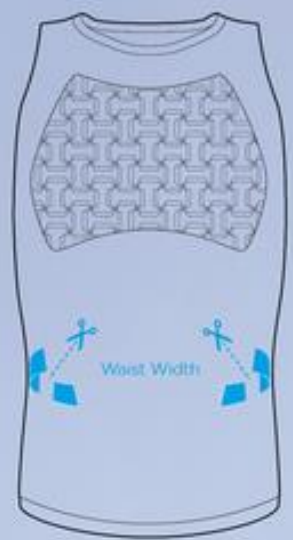

RIBBO GROWTH ADAPTING SYSTEM

SCARABEO protectors accompanies kids in their growth. Simply cut one or more sections of the rigid ribbon unlock the elasticity of the material below to adapt the fit.

1 / LOCKED EXTENSION .....

2 / CUT ONE SECTOR OF RIBBON .....

3 / FREE EXTENSION .....