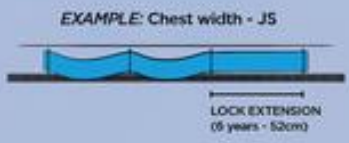

RIBBO GROWTH ADAPTING SYSTEM

SCARABEO protectors accompanies kids in their growth. Simply cut one or more sections of the rigid ribbon unlock the elasticity of the material below to adapt the fit.

1 / LOCKED EXTENSION .....