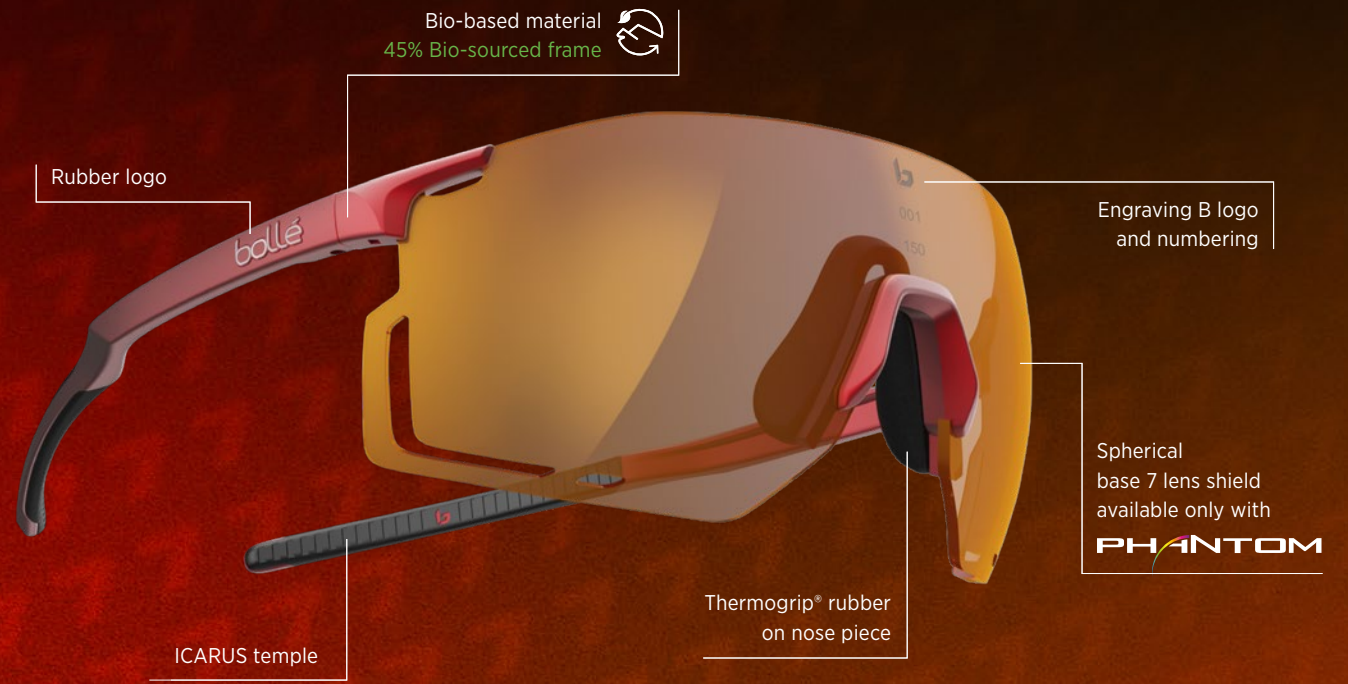

# SUNGLASSES RANGE OVERVIEW

## SPORTS PERFORMANCE

ULTIMATE	 P 21 <b>MICRO EDGE</b> FIT: MEDIUM 6BASE	 P 21 <b>CHRONOSHIELD</b> FIT: LARGE 6BASE	
	 P 22 <b>SPEEDCHASER</b> FIT: MEDIUM 6BASE	 P 23 <b>C-ICARUS</b> FIT: MEDIUM 6BASE	 P 23 <b>ICARUS</b> FIT: MEDIUM 6BASE
EVOLUTION	 P 24 <b>C-SHIFTER</b> FIT: LARGE 6BASE	 P 24 <b>SHIFTER</b> FIT: MEDIUM 6BASE	 P 25 <b>LIGHTSHIFTER</b> FIT: MEDIUM 6BASE
	 P 29 <b>ICARUS 7</b> FIT: MEDIUM 7BASE	 P 25 <b>LIGHTSHIFTER XL</b> FIT: XL 6BASE	 P 26 <b>VICTUS PRO</b> FIT: MEDIUM 8BASE
	 P 27 <b>BOLT 2.0</b> FIT: MEDIUM 8BASE	 P 27 <b>BOLT 2.0 S</b> FIT: SMALL 8BASE	
	 P 26 <b>VICTUS</b> FIT: MEDIUM 8BASE		
ESSENTIAL			

# THE STORY BEHIND THE ICARUS 7

LIMITED EDITION

As its predecessor, the Icarus 7 is **frameless and ultra light**. A **spherical base 7**, this model has laser cut details for ventilation and is **only available with Phantom**, the best photochromic lens available in the market.